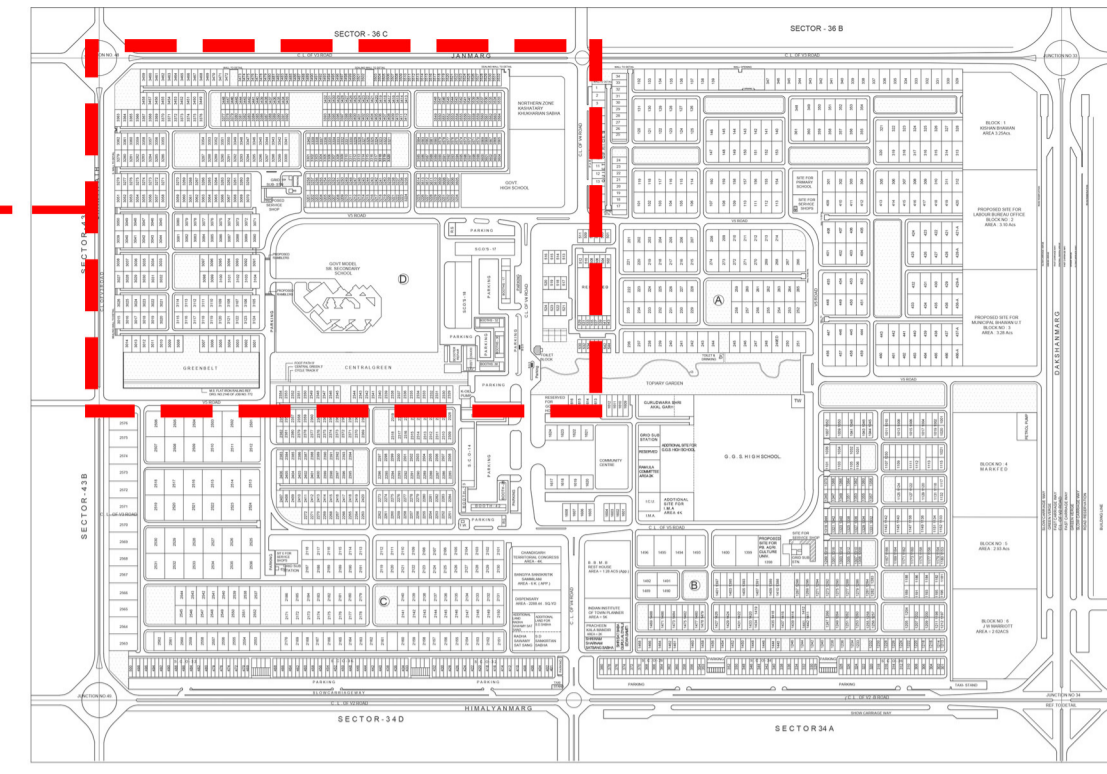

# RE:IMAGINING THE PARKS OF SECTOR-35

EXISTING PARKS OF SECTOR-35

Sector-35

Sector-35 A

3

4

3: A Walklet is a modular sidewalk extension system utilizing a "kit of parts" approach to creating urban public space. Essentially an evolution of the parklet concept, the system allows a parklet to be an iterative programmable and adjustable public space.

4: The first Walklet installed at 22nd and Bartlett in the Mission District of San Francisco.

All quotes taken from interview with Matthew Passmore, and from the Rebar Website.

All photo credits: Rebar

SUBMITTED BY: PRASHANT, RIYA, MANYA  
8894483223