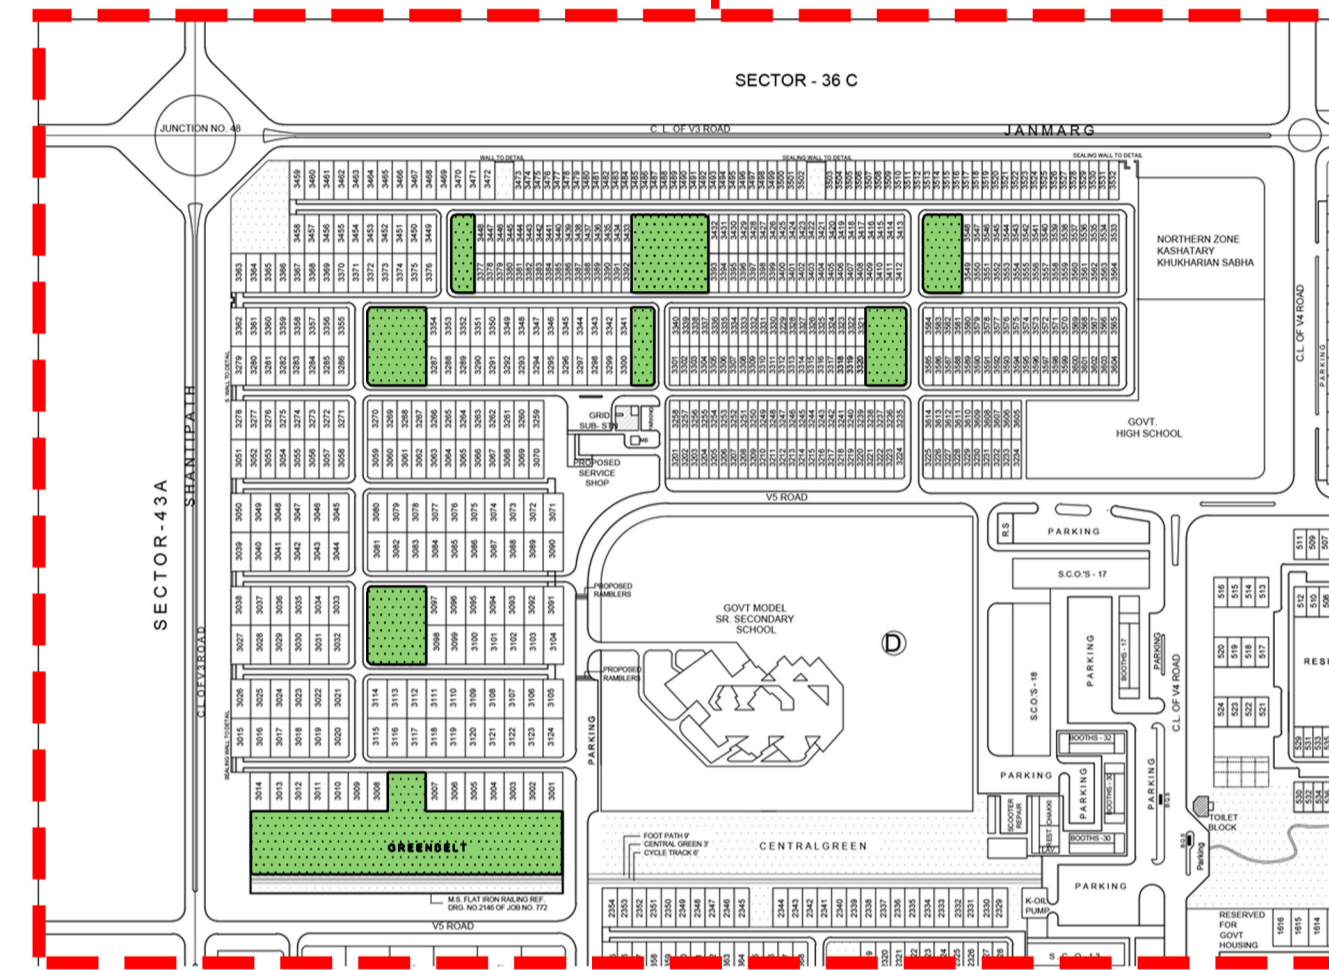

# RE:IMAGINING THE PARKS OF SECTOR-35

EXISTING PARKS OF SECTOR-35

Sector-35

Sector-35 A

3

4

3: A Walklet is a modular sidewalk extension system utilizing a "kit of parts" approach to creating urban public space. Essentially an evolution of the parklet concept, the system allows a parklet to be an iterative programmable and adjustable public space.

4: The first Walklet installed at 22nd and Bartlett in the Mission District of San Francisco.

All quotes taken from interview with Matthew Passmore, and from the Rebar Website.

All photo credits: Rebar

SUBMITTED BY: PRASHANT, RIYA, MANYA  
8894483223